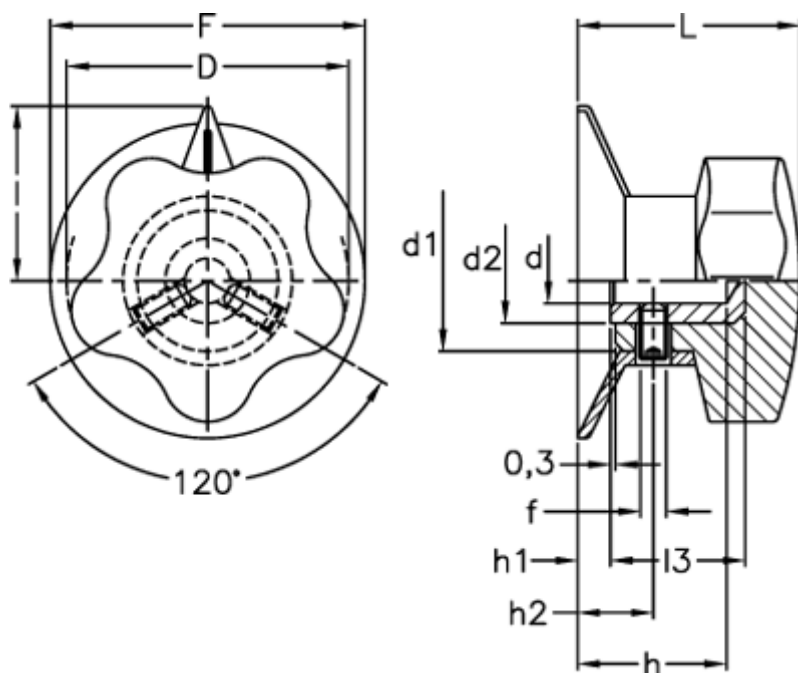

Data Sheet

Article number: 230606621

Description: E+G Lobe knob w/flange and pointer
VC.192/70 A-10+F

Measures

D	= 70	h2	= 16
d1	= 30	l	= 42
d2	= 18	L	= 48
d H9	= 10	l3	= 31
F	= 80		
f	= M6		
h	= 30		
h1	= 5		